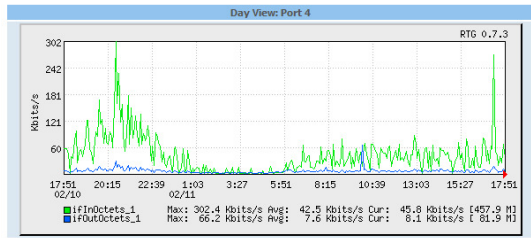

### REDUNDANT NETWORK

A carrier neutral network is important when choosing a colocation solution for your mission critical systems. If a provider fails, traffic is automatically re-routed over the next available path keeping your systems online and available to your customers with a 99.99% guarantee. Carriers currently include AT&T, Level3, and Savvis.

Description	System	Port	Status	Traffic Total	Traffic Limit	95th Percentile	Cost
igloo.icelab.net	sw1	4	active	67 GB	100 GB	2.78	\$ 0